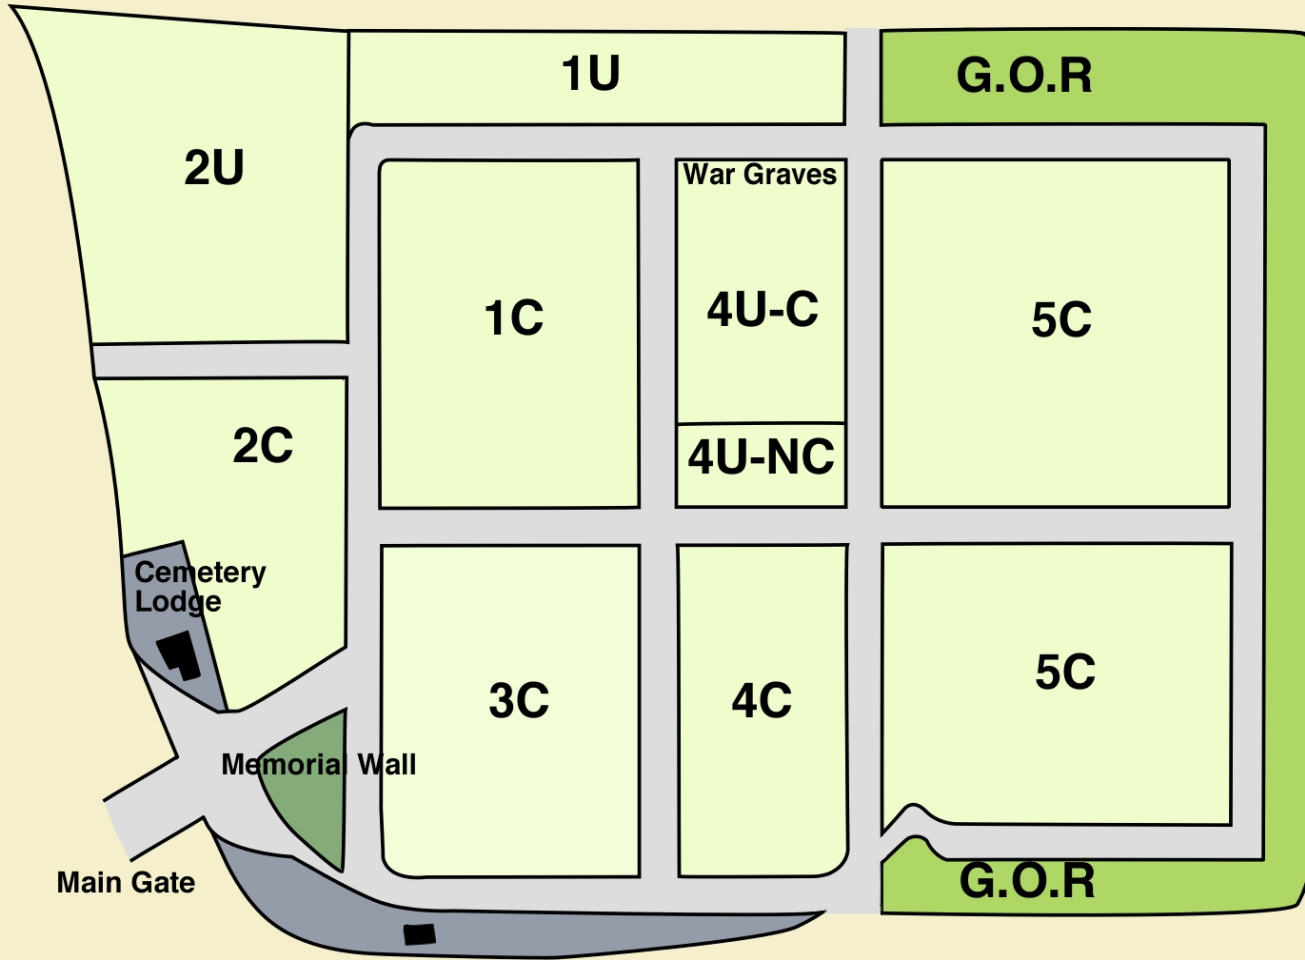

Mount Noddy Cemetery

Key

- 1U Catholic
- 1C Anglican
- 2U Catholic
- 2C Children
- 3C Anglican
- 4U-C Catholic
- 4U-NC Non-Conformist
- 4C Anglican
- 5C Anglican
- G.O.R Garden of Remembrance for cremated remains