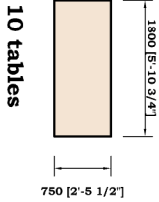

SUNNYSIDE BARN FLOOR PLAN

70 chairs

Car Park

10 tables

 13 amp twin switched socket outlet. 450mm above F.F.L.

Dunnings Road