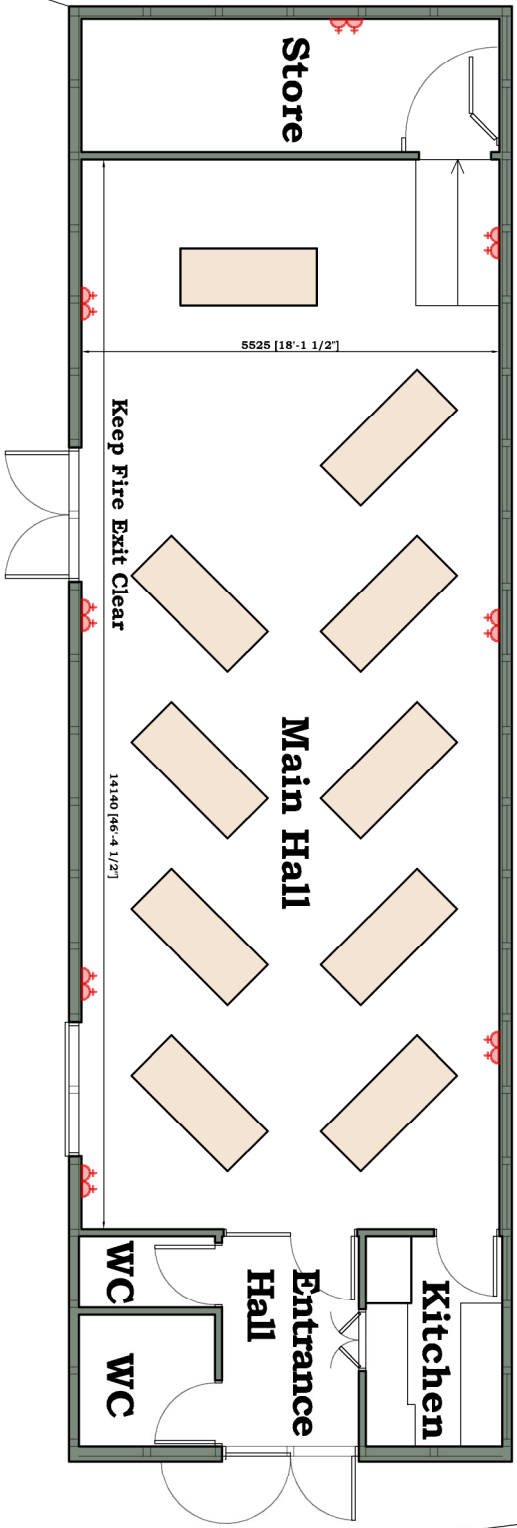

SUNNYSIDE BARN FLOOR PLAN

70 chairs

Car Park

10 tables

 13 amp twin switched socket outlet. 450mm above F.F.L.

Dunnings Road