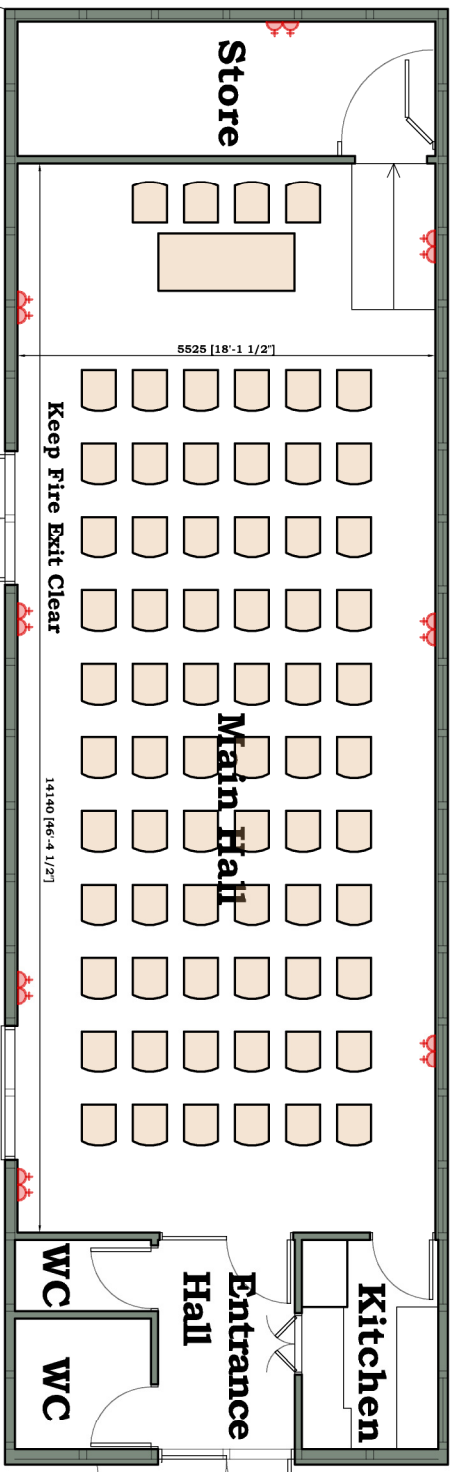

SUNNYSIDE BARN FLOOR PLAN

Car Park

70 Chairs

13 amp twin switched socket outlet. 450mm above FFL.

Dunnings Road